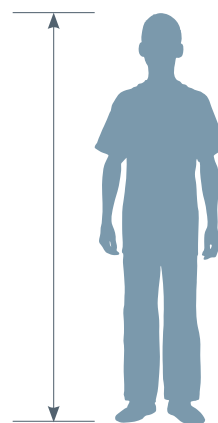

Makes bath time more enjoyable for caregiver and child.

OCTOPUS BATH CHAIR

The Octopus Bath Chair is designed for simple functionality and adjustability. Height adjustable chair legs with angle adjustable back and leg supports offer a range of height and angle positions so the child and caregiver are more comfortable. Only one hand is needed to release the leg and seat locks located on both sides of the chair making bath time adjustments quick and simple.

SHOWER BASE FOR OCTOPUS BATH CHAIR

This optional shower base easily attaches to the Octopus Bath Chair to provide a strong, stable, manoeuvrable base allowing easy transport.

The base brings the child to the ideal height so that the bath chair can also be used as an adjustable shower chair. The base has four lockable castors to safety and security.

Floor to base height 356mm (14"). Width 533mm (21"). Length: 864 to 1219mm (34" to 48"). Seat height from floor 508 to 711mm (20" to 28").

OCTOPUS BATH CHAIR

Key User Dimension: Height

Choose the Bath Chair by the user's overall height.

TECHNICAL DATA

USER HEIGHT (CM)	X-SMALL	SMALL	MEDIUM	LARGE
	80 - 100	90 - 120	110 - 140	130 - 165
ITEM DIMENSIONS (CM)	X-SMALL	SMALL	MEDIUM	LARGE
Head Support	15	15	21.5	21.5
Back Support Height	35	40	46	55
Seat Depth	22.5	27.5	33.5	40
Seat Width	40	40	40	40
Leg Support	26	26	34	34
Overall Length	97.5	105	131.3	148.8
Seat Height	5 - 42.5	5 - 42.5	5 - 42.5	5 - 42.5